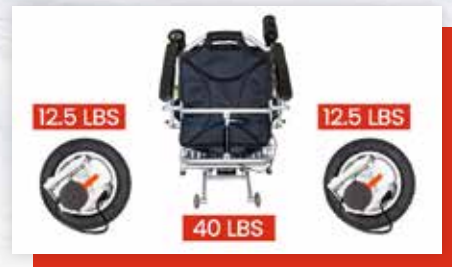

CITY 2 PLUS by Travel Buggy

A HEAVY DUTY AND PREMIUM FOLDING POWER CHAIR

NOW EASIER TO LIFT

3-PIECE ASSEMBLY

HILLS DONT STAND A CHANCE

The CITY 2 PLUS is our strongest and most powerful chair in our line-up. It features dual batteries for an extra long driving range, a reinforced aluminum frame capable of holding up to 395 lbs, and powerful motors that can tackle any hill.

DRIVING RANGE
15.5 MI / 25 KM

WEIGHT CAPACITY
395"

INCLINE ABILITY
12.0° / 21.3%

ADJUSTABLE SEATING FOR ULTIMATE COMFORT

Get comfortable in your CITY 2 PLUS with a large economically designed seat cushion, adjustable seating width & soft contoured arm rests. Utilize the reclining seat back to reduce back pain and extend the footrest up to 5" to help with sore knees.

RECLINING BACK
115°

WIDENING SEAT
19.5" - 23"

FOOT PLATE
ADJUSTABLE 5"

Visit your Authorised Travel Buggy Dealer:

Intelligently Designed

KEY SPECIFICATIONS

GROSS/NET WEIGHT
65 LBS / 58 LBS

MOTOR POWER
2 X 250 W BRUSHLESS

BATTERY TYPE
AIRLINE APPROVED

MAX SPEED
4.5 MPH / 7 KPH

FOLDED DIMENSIONS
33" L X 23" W X 13" H

UNFOLDED DIMENSIONS
44" L X 23" W X 40" H

PERFECT FOR
INDOOR & OUTDOOR USE

REAR WHEELS
LARGE 12"

When you choose Travel Buggy, you're not just getting a mobility solution; you're becoming part of a vibrant community of adventurers, explorers, and advocates for accessible travel. It is time to **SEE YOUR WORLD AGAIN** with Travel Buggy.