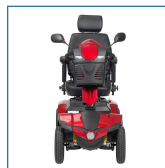

## Panther 4-Wheel Heavy Duty Scooter

HCPCS:

FIGURE A

FIGURE B

FIGURE C

FIGURE D

The Panther scooter offers modern styling and a host of excellent features resulting in a smooth and comfortable driving experience. Just some of these great features include one touch infinite tiller adjustment and delta controls for easy steering and throttle control, a plush Captains Seat that is height adjustable and features a reclining backrest with adjustable headrest, 14" alloy wheels on front and rear suspension for a smooth ride on all terrain, extra bright LED headlights and turn signals, dual rear view mirrors, and a large front basket with carry handle. For the ultimate driving experience dont settle for anything less than the Panther.

- Front and rear suspension on 14" pneumatic tires for the smoothest ride possible
- One-touch infinite tiller adjustment
- Built-in USB port for charging your mobile devices
- Extra-bright LED lighting for superb visibility
- Ergonomic delta control handles for ease of steering and throttle control
- Large front plastic basket with carry handle
- Captain's seat is height adjustable and features a fold-down, reclining backrest with adjustable headrest
- LED headlights, parking lights, and turn signals for superior visibility
- Dual rear view mirrors
- Anti-tip wheels
- Easy freewheel mode

PRODUCTS	Description
PANTHER22CS	Panther HD Scooter, 22" Capt.Seat,1/ea
SPECIFICATIONS	Description
Warranty	24 Month Limited Warranty on Electronics
Product Weight	264 lb
Product Dimensions	56" (L) x 26" (W) x 53" (H)
Seat Dimensions	20" (D) x 22" (W)
Weight Capacity	425 lb
Top Speed	8 mph
Batteries (pair)	12V x 50AH
Battery Charger	5A Offboard
Climbing Angle	7.5°
Color	Red
Controller	Dynamic Rhino 2 120A
Ground Clearance	4"
HCPCS	N/A
Maximum Range	25 miles